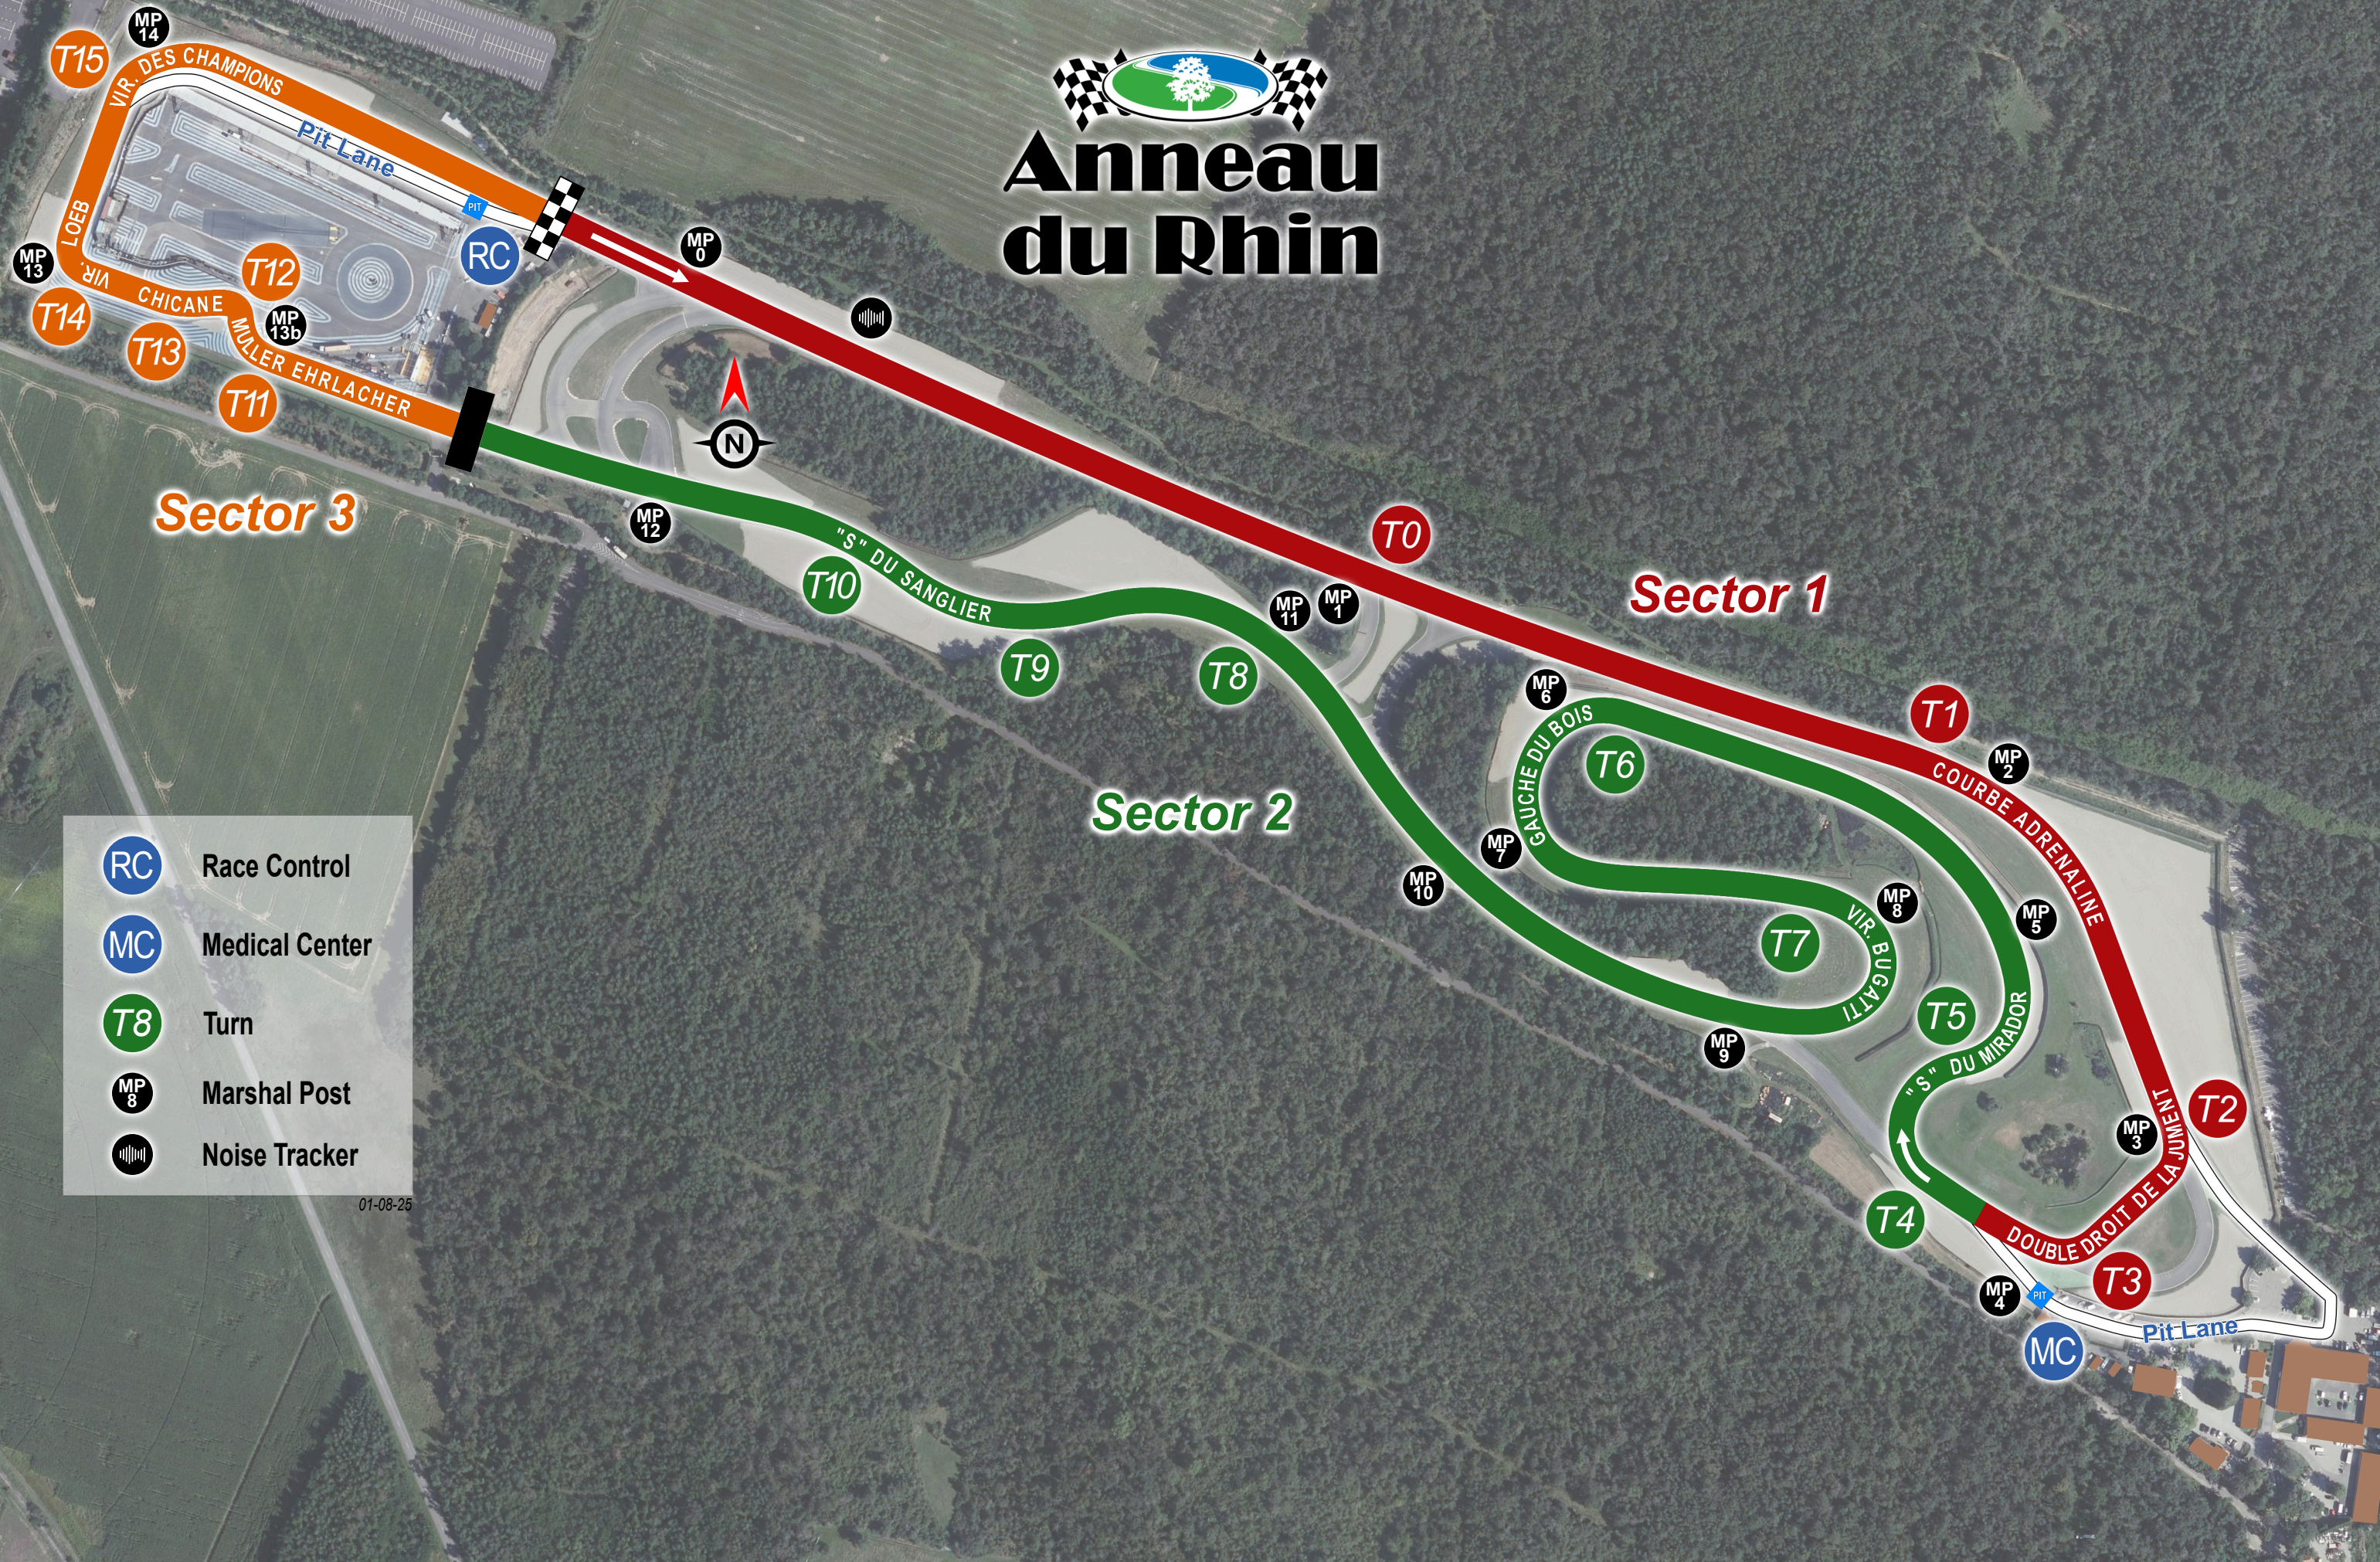

# Anneau du Rhin

-  Race Control
-  Medical Center
-  Turn
-  Marshal Post
-  Noise Tracker

01-08-25